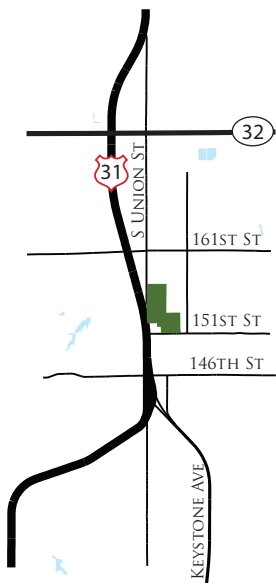

COOL CREEK PARK & NATURE CENTER

REGIONAL MAP

HOURS

PARK:
Dawn to Dusk

NATURE CENTER:
MON-SAT 10AM-5PM
SUN 1PM-5PM

LEGEND

- TULIP/PAWPAW TRAIL 1.5 MILES
- TULIP/BEECH TRAIL 1 MILE
- NATALIE WHEELER TRAIL (PAVED)
- OTHER TRAIL
- ADA ACCESSIBLE TRAIL
- TRAILHEAD
- OPEN FIELD
- WOODS
- STRUCTURES
- PICNIC SHELTERS
- PARKING
- WATERSHED
- GATES
- FENCE
- PARK BOUNDARY